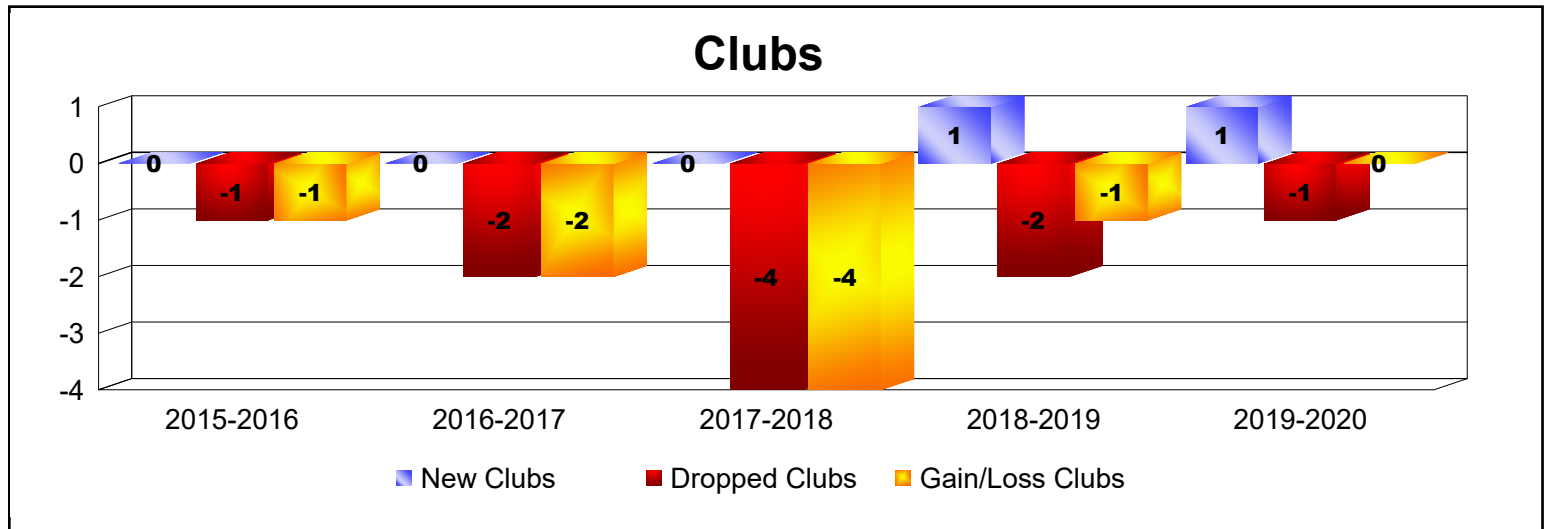

Year	New Clubs	Dropped Clubs	Gain/ Loss Clubs	New Members	Charter Members	Reinstate Members	Transfer Members	Total Member Added	Total Members Dropped	Gain/ Loss Members
2015-2016	0	-1	-1	137	2	10	20	169	-260	-91
2016-2017	0	-2	-2	156	4	7	15	182	-231	-49
2017-2018	0	-4	-4	131	2	2	17	152	-205	-53
2018-2019	1	-2	-1	130	27	8	16	181	-186	-5
2019-2020	1	-1	0	76	17	6	20	119	-167	-48
Average	0	-2	-2	126	10	7	18	161	-210	-49

Year	New Clubs	Dropped Clubs	Gain/ Loss Clubs	New Members	Charter Members	Reinstate Members	Transfer Members	Total Member Added	Total Members Dropped	Gain/ Loss Members
2015-2016	0	0	0	26	0	17	0	43	-59	-16
2016-2017	0	0	0	39	0	0	0	39	-34	5
2017-2018	0	0	0	1	0	0	0	1	-4	-3
2018-2019	0	-1	-1	1	0	0	1	2	-60	-58
2019-2020	0	0	0	7	0	29	0	36	0	36
Average	0	0	0	15	0	9	0	24	-31	-7