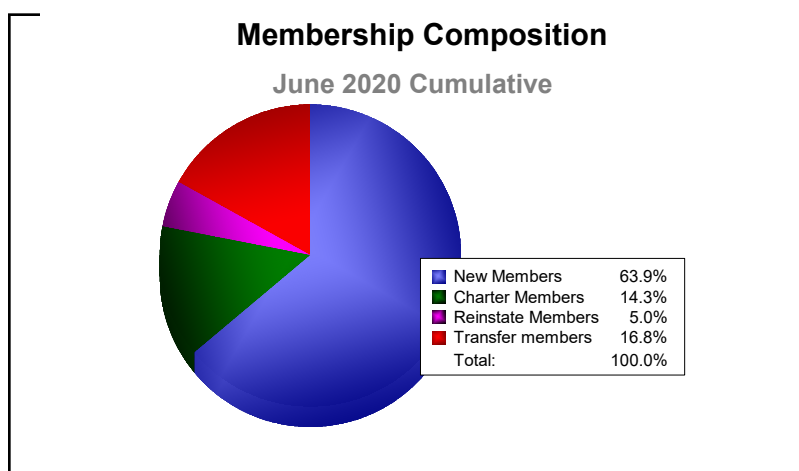

Year	New Clubs	Dropped Clubs	Gain/ Loss Clubs	New Members	Charter Members	Reinstate Members	Transfer Members	Total Member Added	Total Members Dropped	Gain/ Loss Members
2015-2016	0	-1	-1	137	2	10	20	169	-260	-91
2016-2017	0	-2	-2	156	4	7	15	182	-231	-49
2017-2018	0	-4	-4	131	2	2	17	152	-205	-53
2018-2019	1	-2	-1	130	27	8	16	181	-186	-5
2019-2020	1	-1	0	76	17	6	20	119	-167	-48
Average	0	-2	-2	126	10	7	18	161	-210	-49

Year	New Clubs	Dropped Clubs	Gain/ Loss Clubs	New Members	Charter Members	Reinstate Members	Transfer Members	Total Member Added	Total Members Dropped	Gain/ Loss Members
2015-2016	0	0	0	26	0	17	0	43	-59	-16
2016-2017	0	0	0	39	0	0	0	39	-34	5
2017-2018	0	0	0	1	0	0	0	1	-4	-3
2018-2019	0	-1	-1	1	0	0	1	2	-60	-58
2019-2020	0	0	0	7	0	29	0	36	0	36
Average	0	0	0	15	0	9	0	24	-31	-7