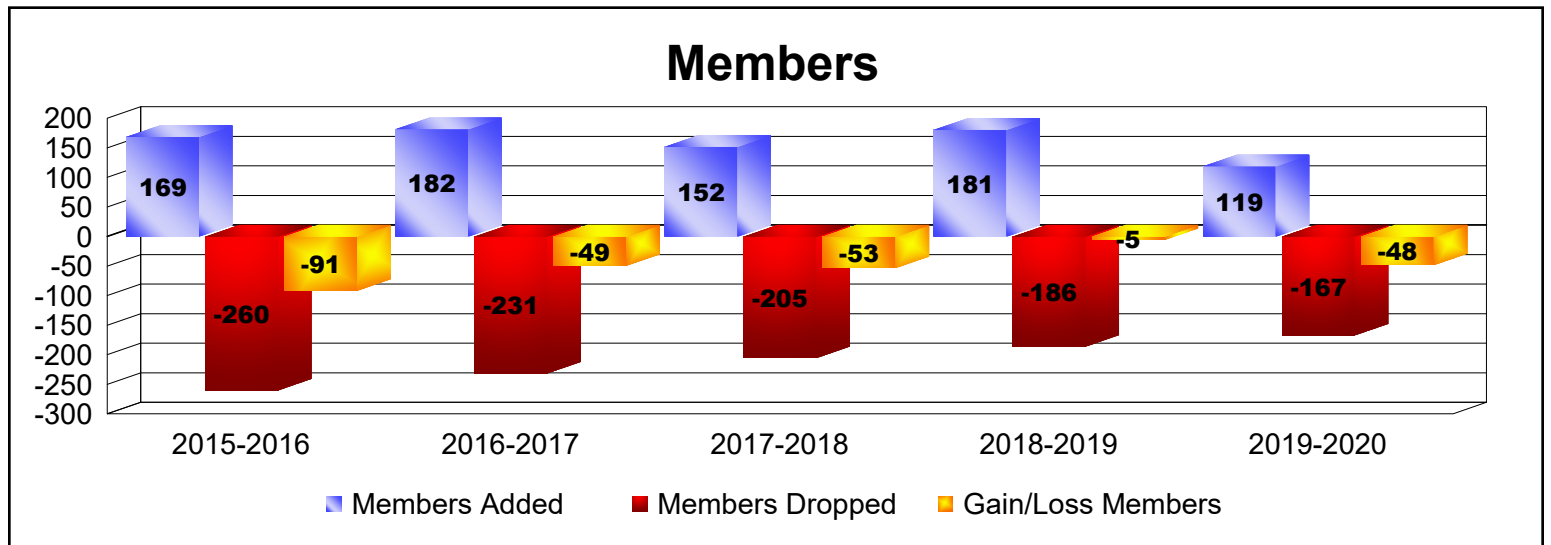

Year	New Clubs	Dropped Clubs	Gain/ Loss Clubs	New Members	Charter Members	Reinstate Members	Transfer Members	Total Member Added	Total Members Dropped	Gain/ Loss Members
2015-2016	0	-1	-1	137	2	10	20	169	-260	-91
2016-2017	0	-2	-2	156	4	7	15	182	-231	-49
2017-2018	0	-4	-4	131	2	2	17	152	-205	-53
2018-2019	1	-2	-1	130	27	8	16	181	-186	-5
2019-2020	1	-1	0	76	17	6	20	119	-167	-48
Average	0	-2	-2	126	10	7	18	161	-210	-49

Year	New Clubs	Dropped Clubs	Gain/ Loss Clubs	New Members	Charter Members	Reinstate Members	Transfer Members	Total Member Added	Total Members Dropped	Gain/ Loss Members
2015-2016	0	0	0	26	0	17	0	43	-59	-16
2016-2017	0	0	0	39	0	0	0	39	-34	5
2017-2018	0	0	0	1	0	0	0	1	-4	-3
2018-2019	0	-1	-1	1	0	0	1	2	-60	-58
2019-2020	0	0	0	7	0	29	0	36	0	36
Average	0	0	0	15	0	9	0	24	-31	-7