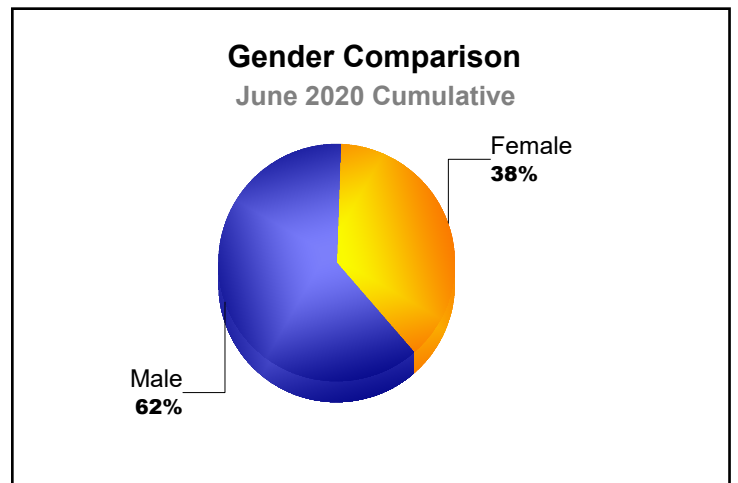

Year	New Clubs	Dropped Clubs	Gain/ Loss Clubs	New Members	Charter Members	Reinstate Members	Transfer Members	Total Member Added	Total Members Dropped	Gain/ Loss Members
2015-2016	0	-1	-1	137	2	10	20	169	-260	-91
2016-2017	0	-2	-2	156	4	7	15	182	-231	-49
2017-2018	0	-4	-4	131	2	2	17	152	-205	-53
2018-2019	1	-2	-1	130	27	8	16	181	-186	-5
2019-2020	1	-1	0	76	17	6	20	119	-167	-48
Average	0	-2	-2	126	10	7	18	161	-210	-49